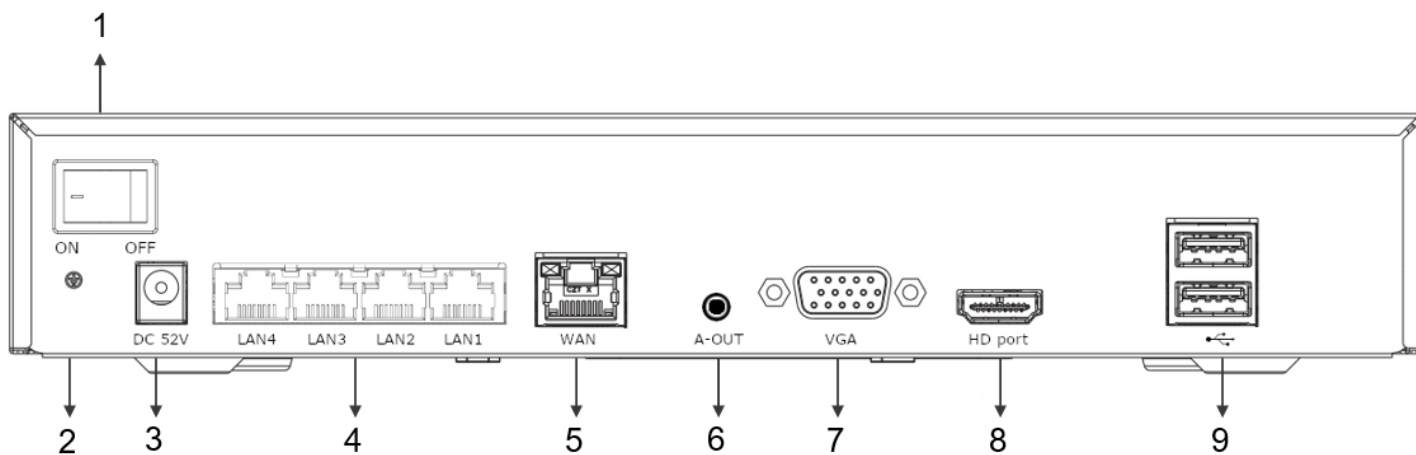

BACK PANEL

1 On/OFF	7 Video Output VGA
2 Ground	8 Video Output HDMI
3 Power DC 52V	9 USB ports Type
4 Video Input RJ45 (PoE)	
5 Lan Port RJ45	
6 Audio In/Out (3.5mm)