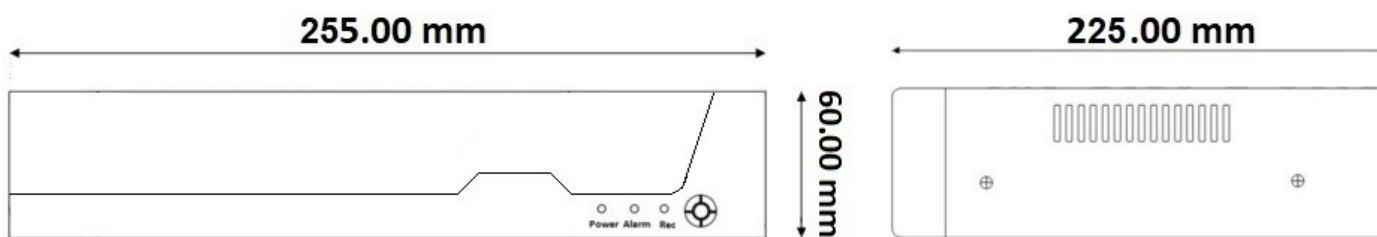

ACCESSORIES

TECHNICAL DRAWING